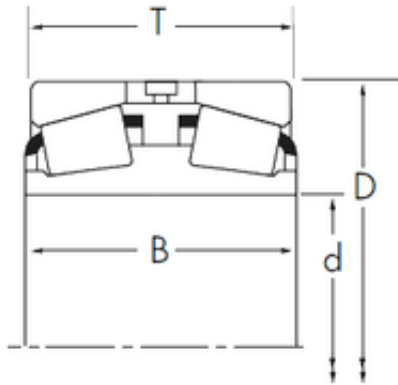

JOD Machinery Co., Ltd.

31.75 mm x 69,012 mm x 39,182 mm Timken
14126D/14276+Y2S-14276 tapered roller bearings

Bearing No. 14126D/14276+Y2S-14276

Size	31.75x69.012x39.705 mm
Bore Diameter	31.75 mm
Outer Diameter	69,012 mm
Width	39,705 mm
d	31.75 mm
D	69,012 mm
T	39,705 mm
B	39,182 mm
R	1,5 mm
r	1,3 mm

14126D/14276+Y2S-14276 Bearing 2D drawings and 3D
CAD models