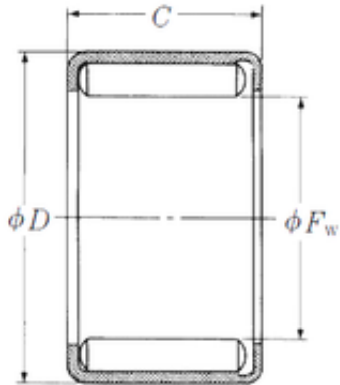

JOD Machinery Co., Ltd.

NSK Y-246 needle roller bearings

Bearing No. Y-246

Size	38.1x47.625x9.52 mm
Bore Diameter	38,1 mm
Outer Diameter	47,625 mm
Width	9,52 mm
Fw	38,1 mm
D	47,625 mm
C	9,52 mm
Weight	0,034 Kg
Basic dynamic load rating (C)	16,9 kN

Y-246 Bearing 2D drawings and 3D CAD models