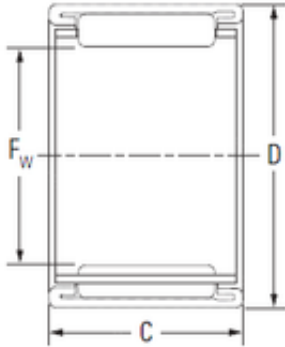

JOD Machinery Co., Ltd.

KOYO 22BTM2812 needle roller bearings

Bearing No. 22BTM2812

Size	22x28x12 mm
Bore Diameter	22 mm
Outer Diameter	28 mm
Width	12 mm
Fw	22 mm
D	28 mm
C	12 mm
Weight	0,014 Kg
Basic dynamic load rating (C)	9,1 kN
Basic static load rating (C0)	13,5 kN
(Grease) Lubrication Speed	9800 r/min

22BTM2812 Bearing 2D drawings and 3D CAD models