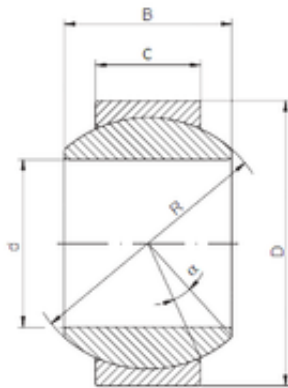

JOD Machinery Co., Ltd.

200 mm x 320 mm x 165 mm ISO GE200FO-2RS plain bearings

Bearing No. GE200FO-2RS

Size	200x320x165 mm
Bore Diameter	200 mm
Outer Diameter	320 mm
Width	165 mm
d	200 mm
D	320 mm
B	165 mm
C	100 mm
R	275 mm
Angle	15 °

GE200FO-2RS Bearing 2D drawings and 3D CAD models