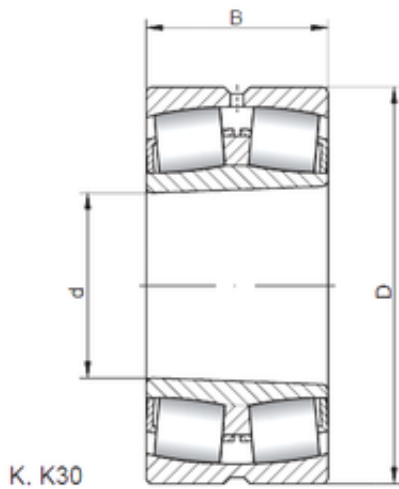

## 950 mm x 1250 mm x 224 mm ISO 239/950 KW33 spherical roller bearings

Bearing No. 239/950 KW33

Size	950x1250x224 mm
Bore Diameter	950 mm
Outer Diameter	1250 mm
Width	224 mm
d	950 mm
D	1250 mm
B	224 mm
C	224 mm

239/950 KW33 Bearing 2D drawings and 3D CAD models